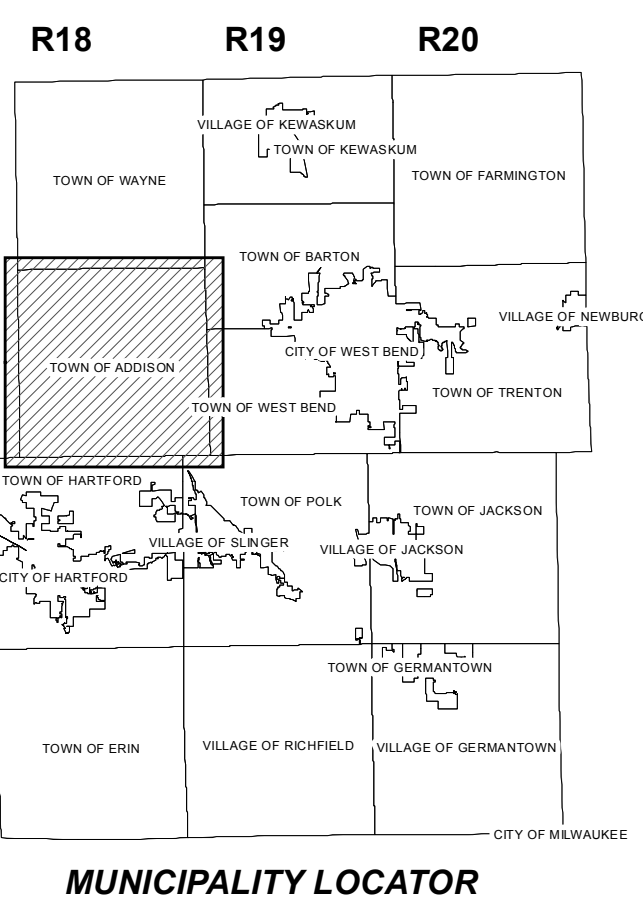

Town of Addison (T1)

Washington County, Wisconsin

THIS INFORMATION IS ISSUED SUBJECT TO ERRORS AND OMISSIONS AND IS NOT CERTIFIED BY WASHINGTON COUNTY.

- MONUMENT
- PARCEL LINE
- RECORDED PLAT
- INCORPORATION BOUNDARY
- MEANDER LINE
- RIGHT OF WAY
- SECTION/QUARTER SECTION LINE
- SURFACE WATER

Scale: 1" = 200'

SECTION 11 TOWNSHIP 11 N RANGE 18 E