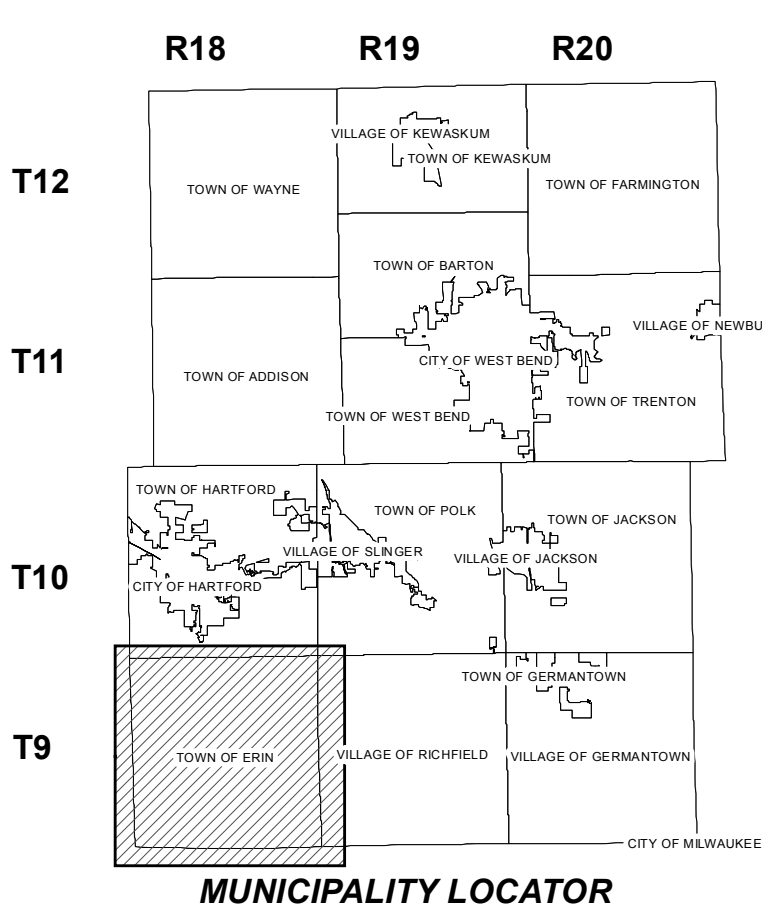

MUNICIPALITY LOCATOR

31	32	33	34	35	36	31
6	5	4	3	2	1	6
7	8	9	10	11	12	7
18	17	16	15	14	13	18
19	20	21	22	23	24	19
30	29	28	27	26	25	30
31	32	33	34	35	36	31

SECTION LOCATOR