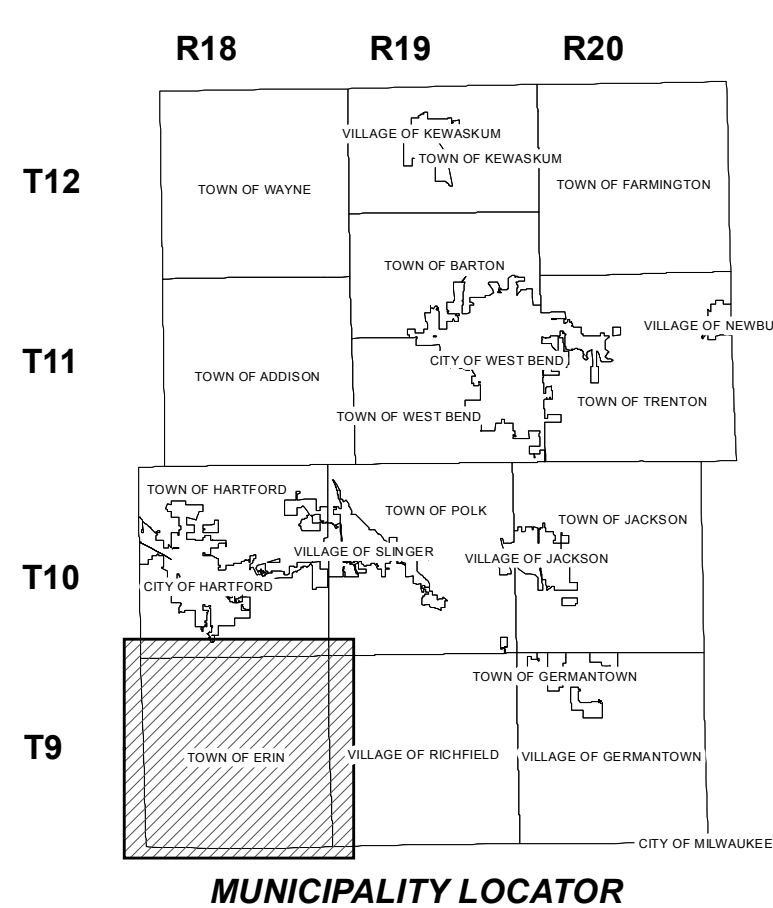

MUNICIPALITY LOCATOR

31	32	33	34	35	36	31
6	5	4	3	2	1	6
7	8	9	10	11	12	7
18	17	16	15	14	13	18
19	20	21	22	23	24	19
30	29	28	27	26	25	30
31	32	33	34	35	36	31

SECTION LOCATOR